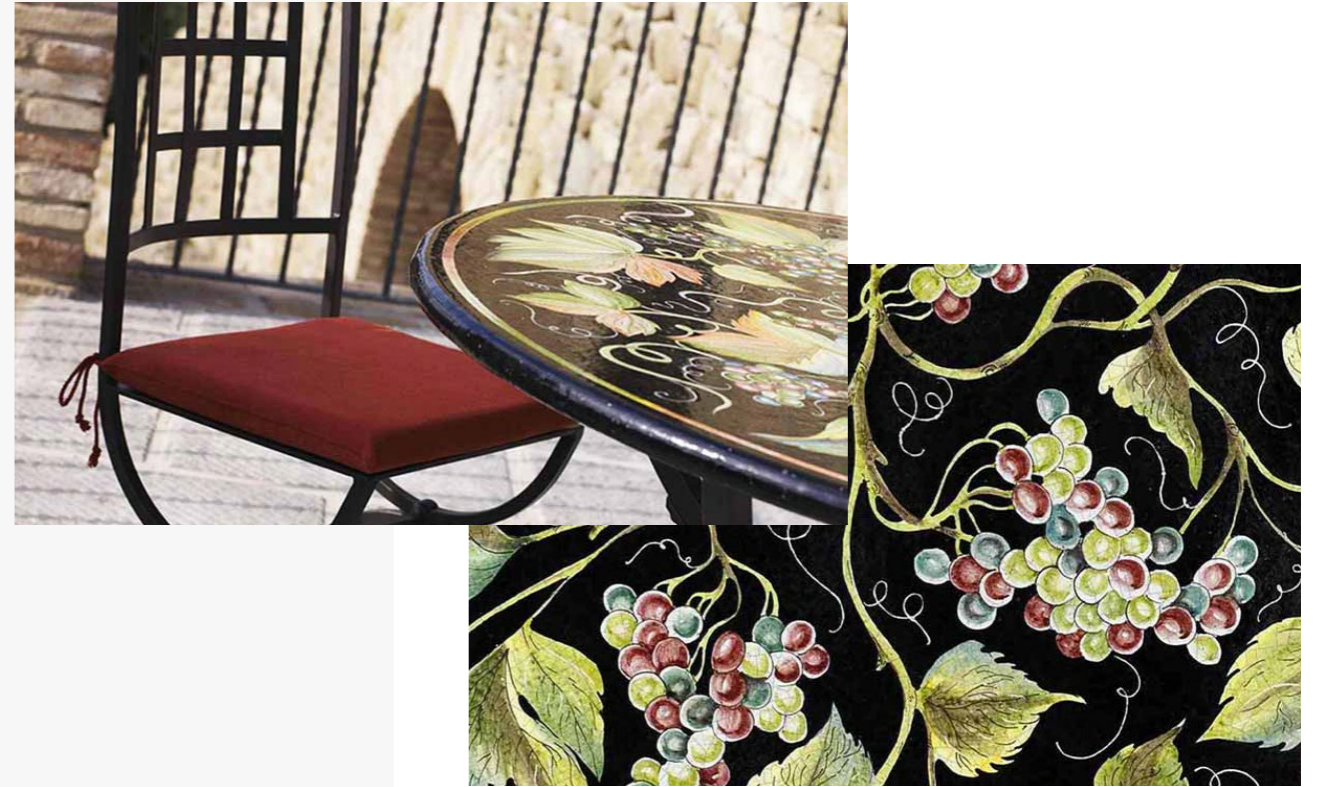

# Van Gogh

A work that is reminiscent of Van Gogh with its yellow sunflowers, red poppies and artistic leaves is presented on a dark background. This design is an explosion of colors that you can't get enough of.

## Stella Polare

A distorted checkerboard pattern in the form of a star attracts attention with its futuristic optical effect. At the same time, the design is reminiscent of marble, which creates a noble and style-conscious impression.

## Ombra

In contrast to the „Stella Polare“ table top, this one has a white background on which you can find a symmetrical shape that is reminiscent of an abstract flower or its shadow. This table top also impresses with its skilful simplicity.

## Barolo

A lively depiction of a grapevine is shown here, further developed with fine decoration. While the different colored grapes set accents, the leaves ensure plasticity with their skilful shades.