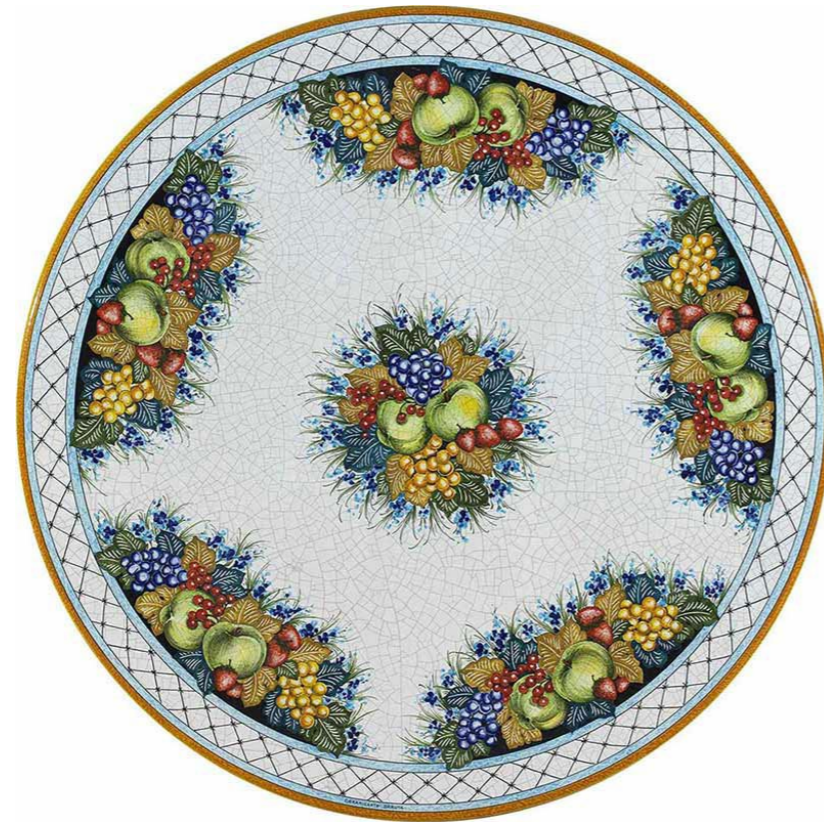

## Girasole

The dynamically blooming, yellow sunflowers extend over the lower edge, while the light area in the middle takes on the effect of the sun and thus provides a relaxing balance.

## Fantasia

On a light background, twigs with small flowers and leaves curl together to form a delicate, enchanted border, in which three small blue dots can also be found here and there.

## Delicato

Delicate contrast: yellow mimosas nestle softly against a light yellow ring on a minimalist white background. The dark green edge of the table top completes the pretty picture.

## Liberty

Elegant and timeless: on a light background lies a golden yellow wreath of stylized leaves, reminiscent of a victory crown from ancient days gone by.