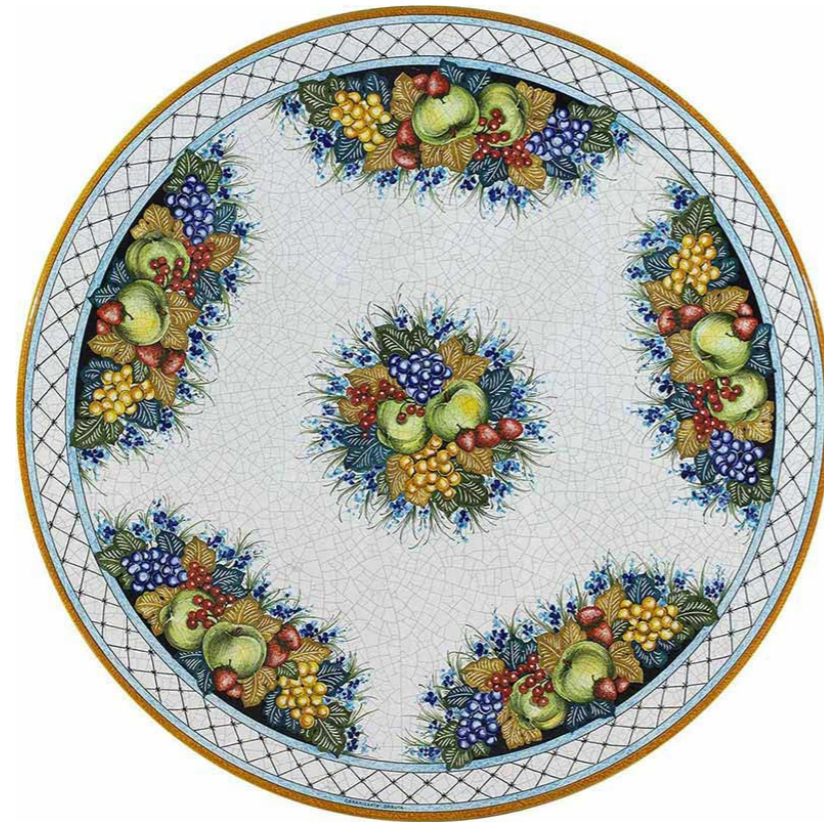

## Girasole

The dynamically blooming, yellow sunflowers extend over the lower edge, while the light area in the middle takes on the effect of the sun and thus provides a relaxing balance.

## Fantasia

On a light background, twigs with small flowers and leaves curl together to form a delicate, enchanted border, in which three small blue dots can also be found here and there.

## Delicato

Delicate contrast: yellow mimosas nestle softly against a light yellow ring on a minimalist white background. The dark green edge of the table top completes the pretty picture.

## Liberty

Elegant and timeless: on a light background lies a golden yellow wreath of stylized leaves, reminiscent of a victory crown from ancient days gone by.