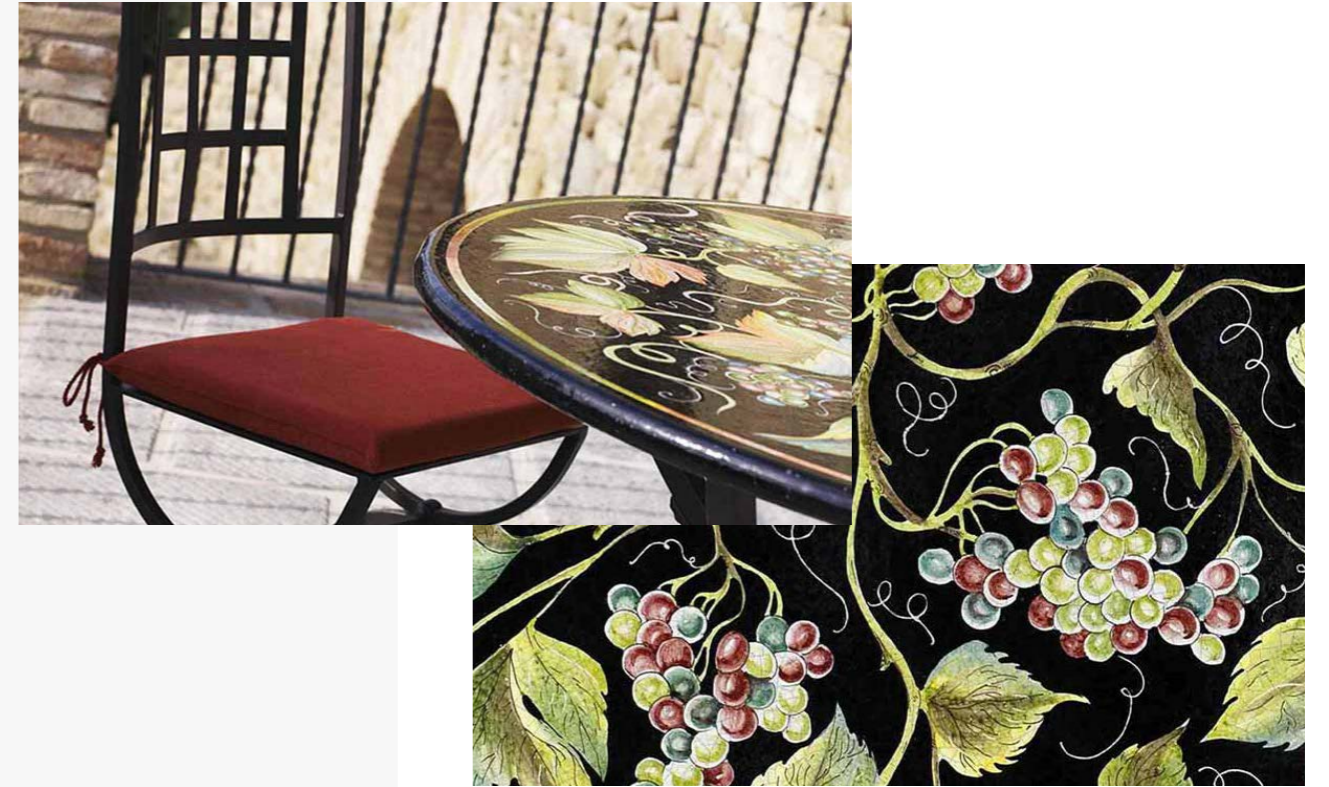

## Ombra

In contrast to the „Stella Polare“ table top, this one has a white background on which you can find a symmetrical shape that is reminiscent of an abstract flower or its shadow. This table top also impresses with its skilful simplicity.

## Barolo

A lively depiction of a grapevine is shown here, further developed with fine decoration. While the different colored grapes set accents, the leaves ensure plasticity with their skilful shades.